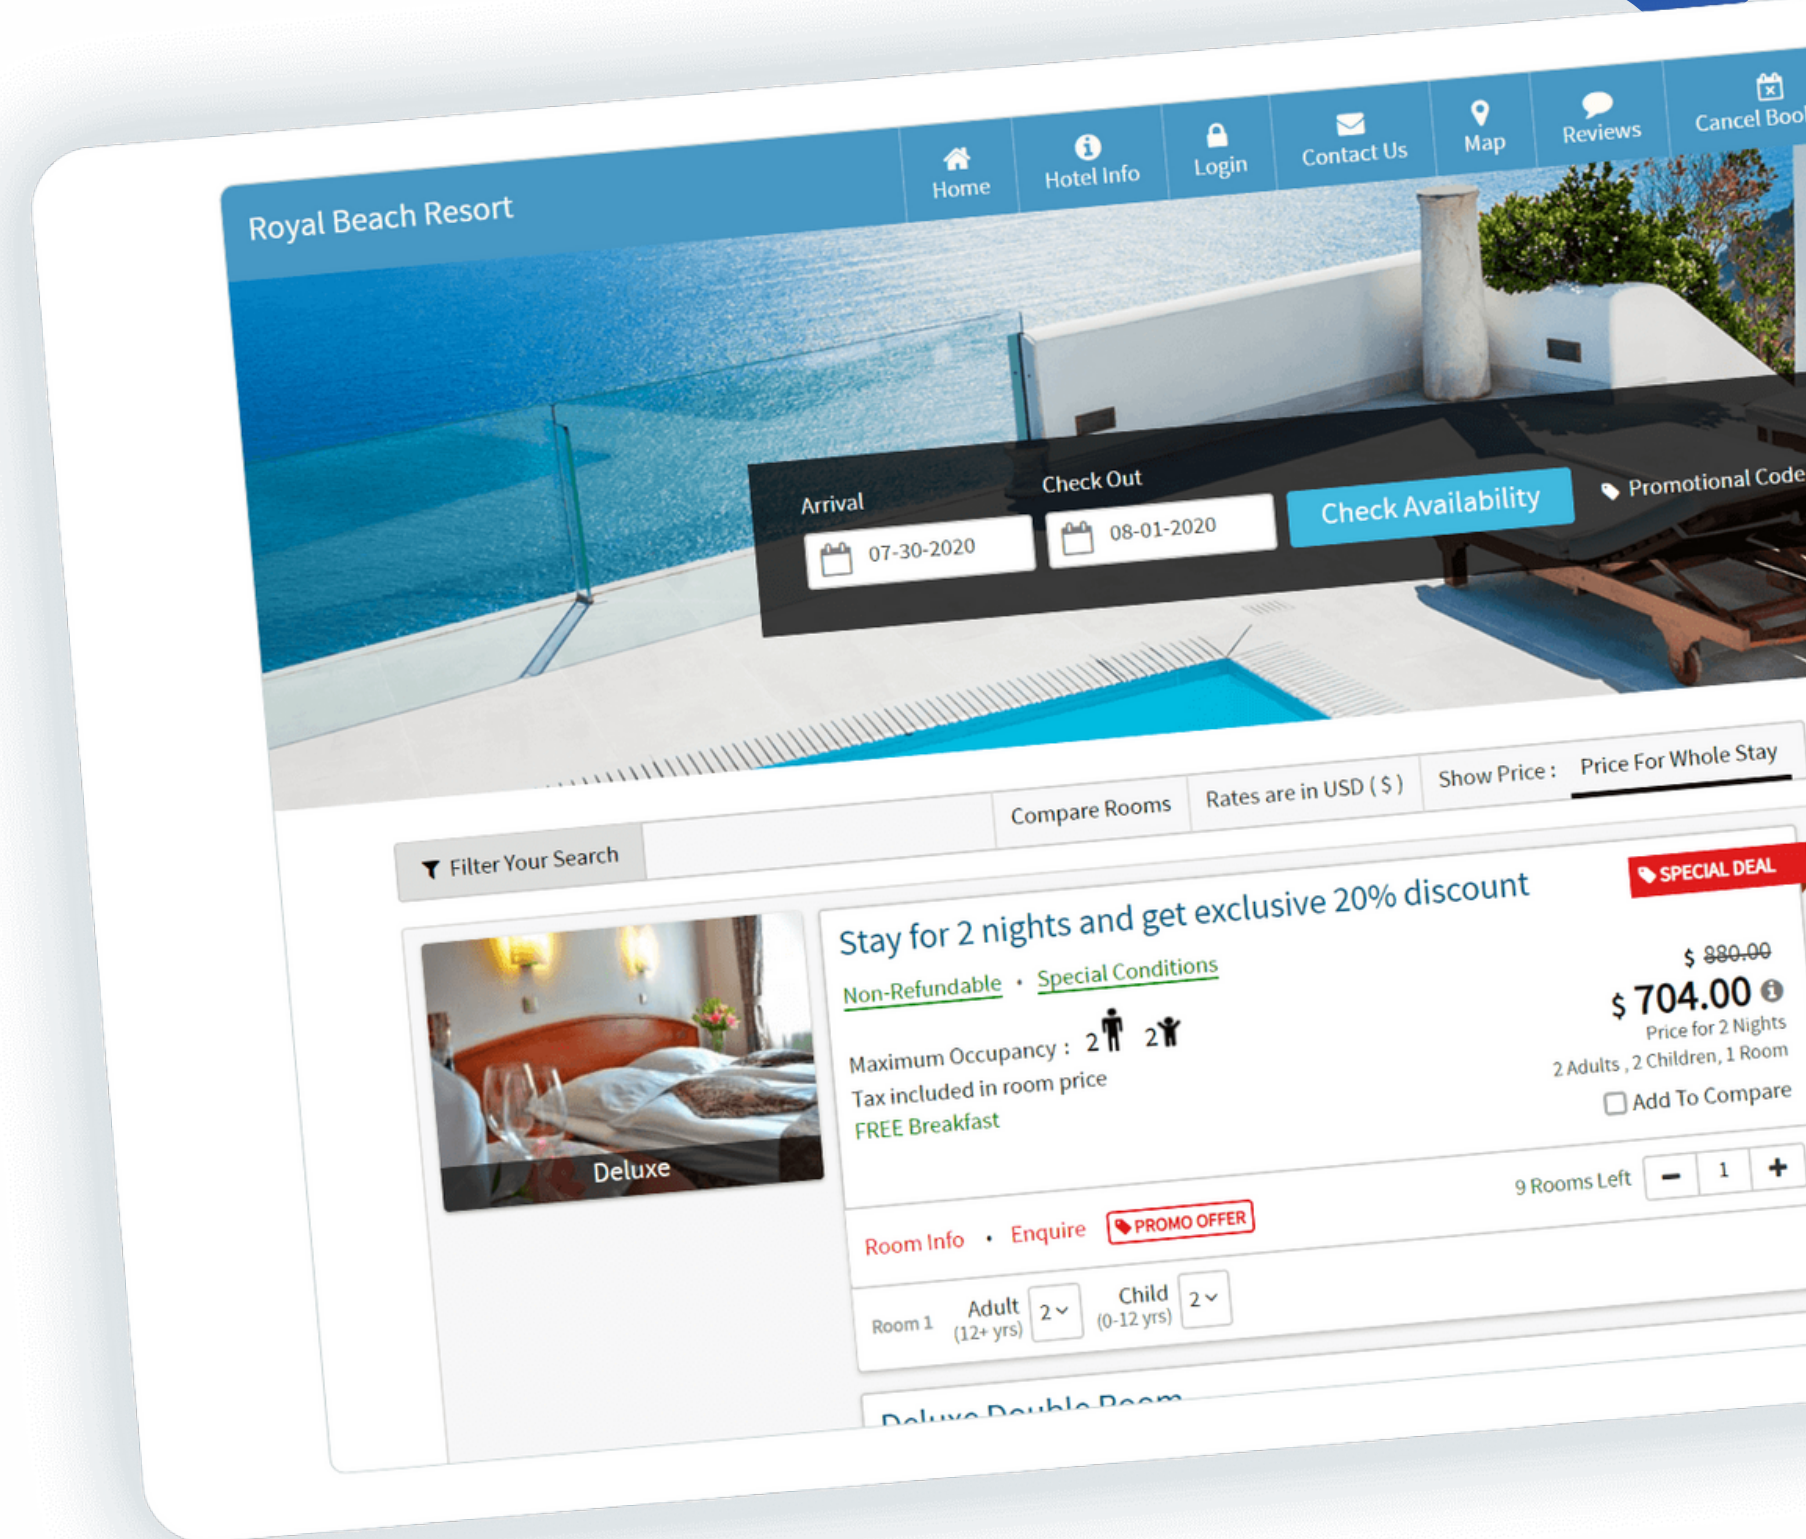

## With our Booking Engine – eZee Reservation

- This would enable you to receive a consistent flow of direct bookings; thereby enhancing your revenue.
- Our booking engine, being the premium partner increases your visibility on various meta search engines.
- Besides, you get a lot of additional features such as a chatbot, ready plug-and-play widgets, payment gateway integrations, and more.
- We also have its integrations with Facebook, enabling you to acquire bookings from your property's Facebook page as well.