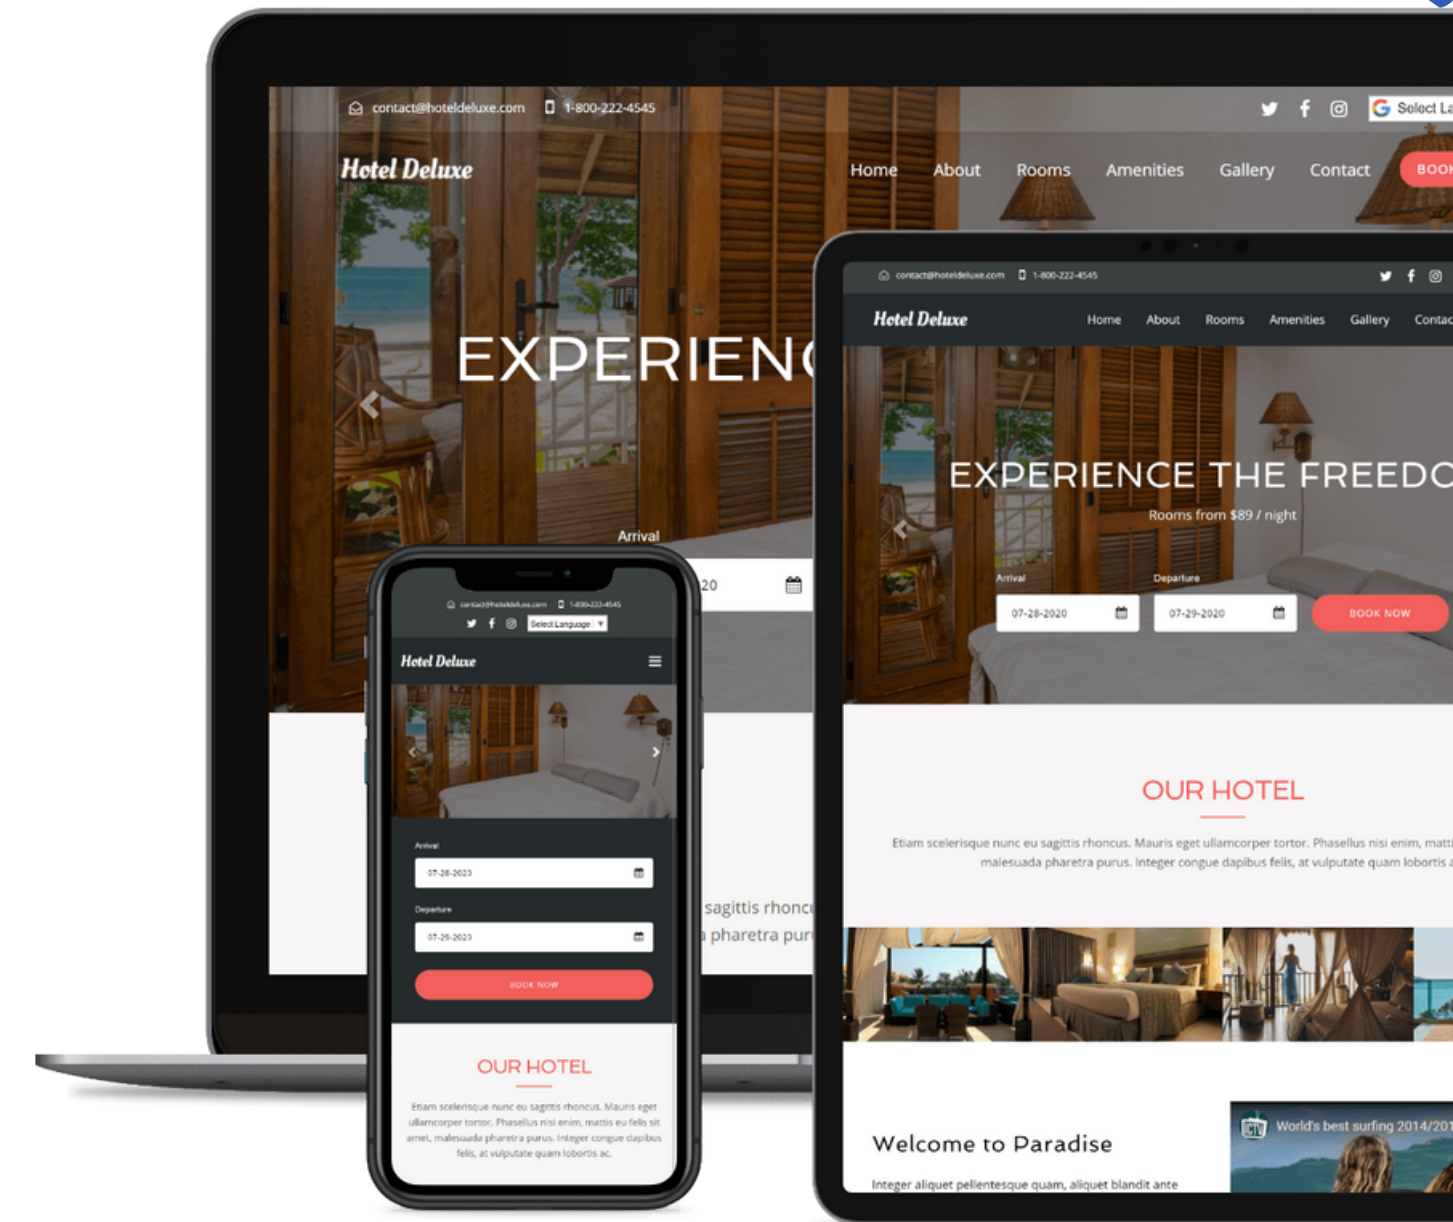

# What is eZee Panorama?

- It is the simplest website builder software that is perfectly designed for hotels and restaurants.
- This solution will help you to showcase your brand identity and solidify your online presence.
- It's your one-stop shop to select, design, and build a website exactly how you want it to be.

## 94%

of people abandon a booking online because of the quality of the website.

## 70%

of survey respondents say they rely on images to explore more about a hotel.

Source

# eZee Panorama is fueled with amazing features like

-  Myriad of themes
-  Wide range of templates
-  Free hosting and SSL
-  Suitable for all devices
-  Multi-language support
-  SEO enabled website
-  Dedicated website designer
-  Freedom to perform DIY
-  Drag and drop elements
-  Looker to booker widgets
-  Chains of properties. One website.
-  Showcase your restaurant's menu
-  Payment gateway integration
-  Google maps integration